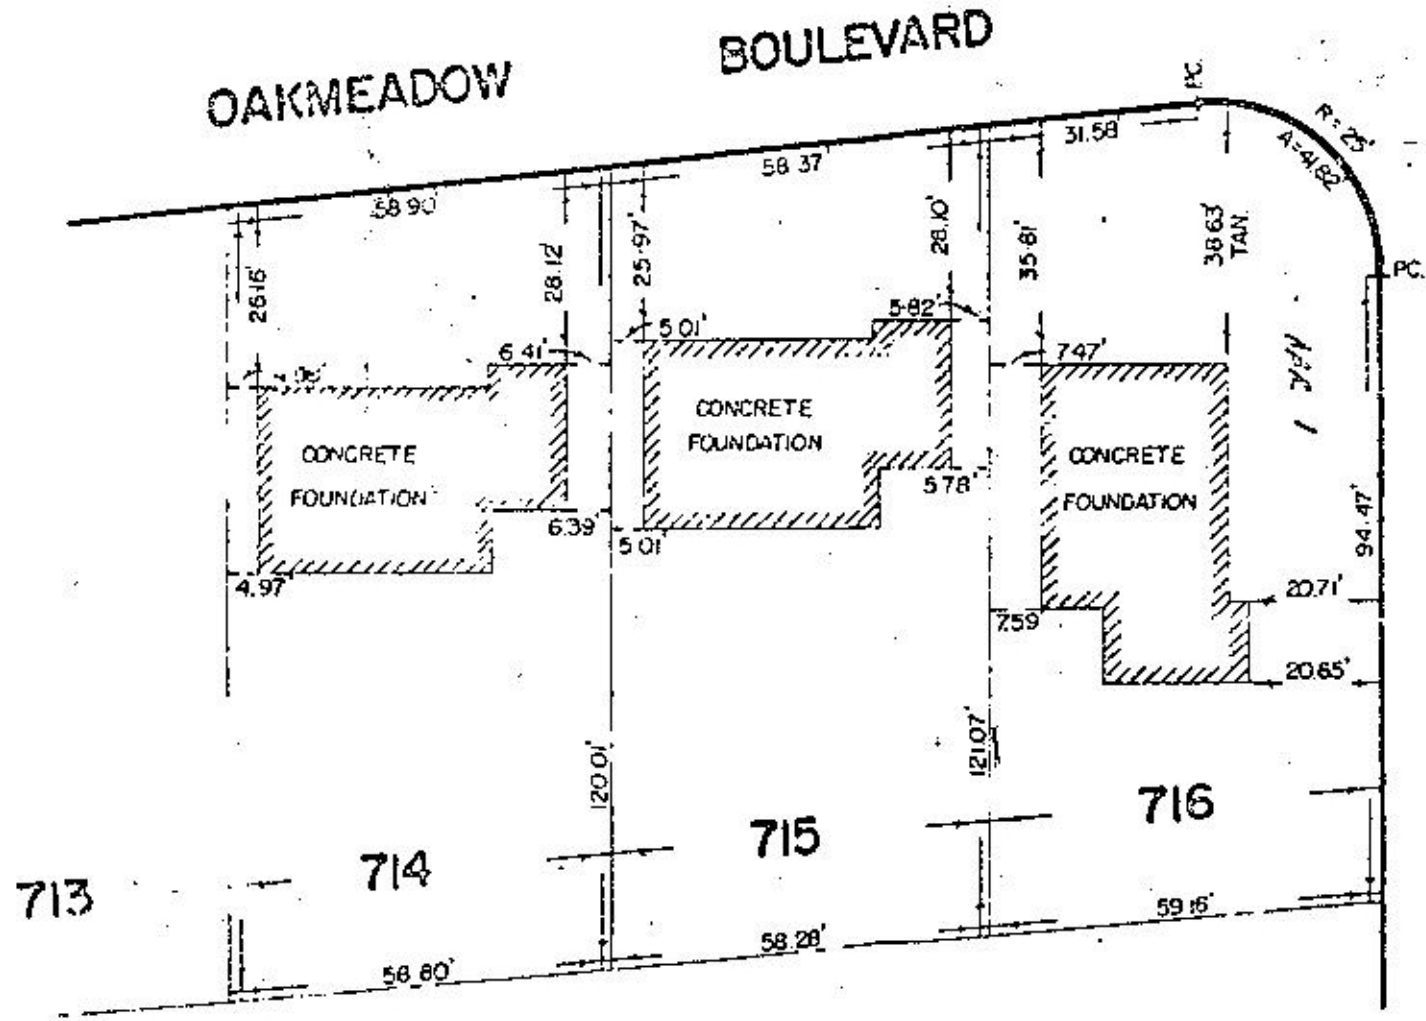

LOTS 714 TO 716 PLAN M-1143  
 LAND TITLES OFFICE TORONTO  
 BOROUGH OF SCARBOROUGH

SCALE - 1" = 30'

CLARAN HOMES LTD.  
 868 MARKHAM ST.  
 SCARBOROUGH, ONT.

FEB. 13, 1968. JOHN McSKIM  
 1703 VICTORIA PARK AVE.